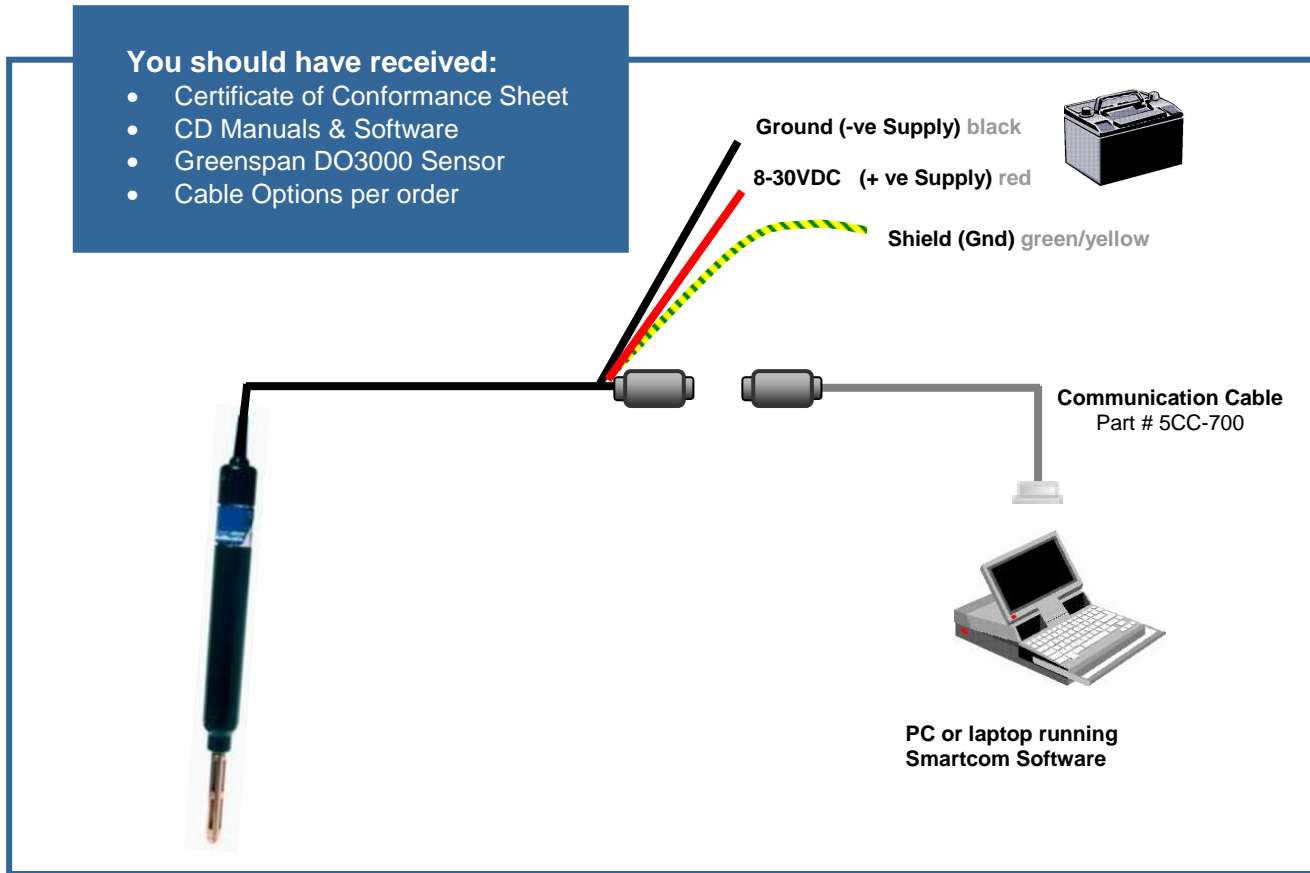

## Quick Start Guide – DO3000 Dissolved Oxygen Sensor

Procedures for connecting and configuring the Greenspan DO3000 Sensor.  
Further details in the Sensor Manual included on the Greenspan CD.

### You should have received:

- Certificate of Conformance Sheet
- CD Manuals & Software
- Greenspan DO3000 Sensor
- Cable Options per order

As an option the sensor may be configured with on board battery housing

*DO3000 provides a complete measurement & logging system for Dissolved Oxygen using the Diffusion Membrane Sensor. Communication and configuration of the sensor is via the Smartcomm Software on the supplied CD.*