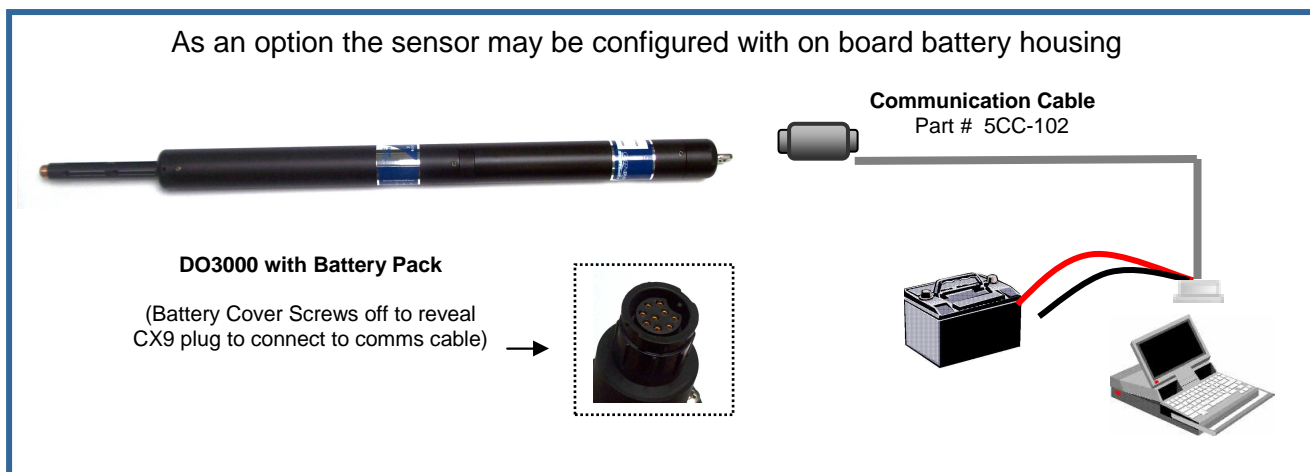

## Quick Start Guide – DO3000 Dissolved Oxygen Sensor

Procedures for connecting and configuring the Greenspan DO3000 Sensor.  
Further details in the Sensor Manual included on the Greenspan CD.

### You should have received:

- Certificate of Conformance Sheet
- CD Manuals & Software
- Greenspan DO3000 Sensor
- Cable Options per order

As an option the sensor may be configured with on board battery housing

*DO3000 provides a complete measurement & logging system for Dissolved Oxygen using the Diffusion Membrane Sensor. Communication and configuration of the sensor is via the Smartcomm Software on the supplied CD.*